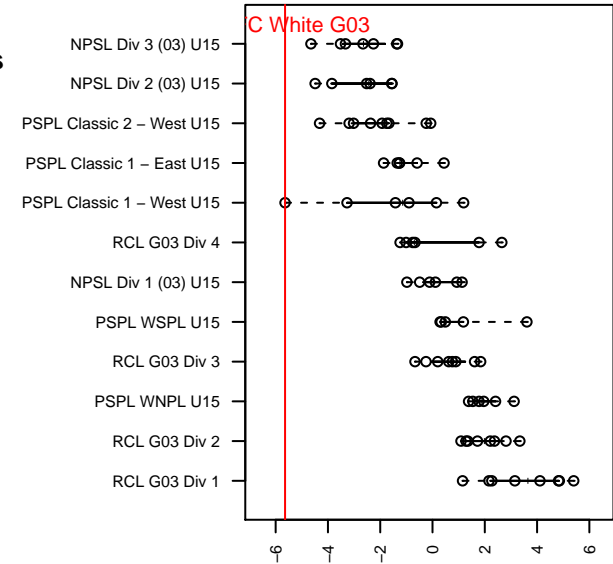

Venues played:
 2017 Mt Hood Challenge U15 Silver
 2017 PSPL Classic 1 – West U15
 2017 River Jam Copa U15–16
 2017 PSPL Fall Copa – West U15

MRFC White G03
 Dots are actual minus expected GF (blue circles) and GA (red triangles).
 Blue line is smoothed change in attack strength. Red is smoothed change in defense strength.

**attack and defense variance (black dot)
relative to other teams
and top 10 in region**

**attack and defense rating
relative to others at age
and all opponents in last 13 months**

Performance relative to 13 month average